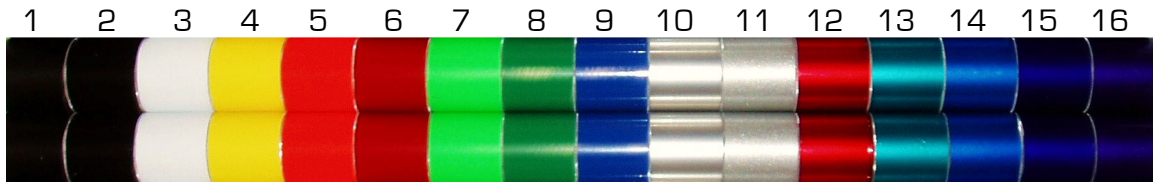

AirFrame Powder Coat Colors

Standard:

- (1) Gloss Black
- (2) Gun Metal Black
- (3) Horizon White
- (4) Canary Yellow
- (6) Red Wagon
- (8) John Deere Green
- (9) Standard Blue
- (11) Sparkle Silver

NON-Standard (Up Charge) Two Coat Process

- (5) Neon Orange
- (7) Neon Green
- (10) Near Chrome
- (12) Candy Apple Red
- (13) Candy Teal
- (14) Candy Blue
- (15) Bentley Blue (Purple hue in sunlight)
- (16) Candy Purple

Call for custom color options.....

Note: Neon colors will fade.